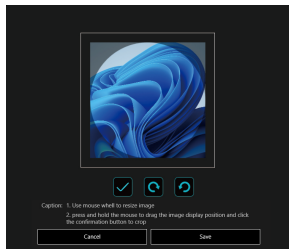

Custom

select background1

Delete

Select background image 1/delete background image 1

select background2

Delete

Select background image 2/delete background image 2

Adjust the image position/size and crop the required display content

Custom

characters	Add+	Delete-	Add+	Delete-
	Input Content1		Input Content2	
	define color		define color	

Add+

2 sets of text can be added

Delete-

Delete text

Input Content1

Enter text content