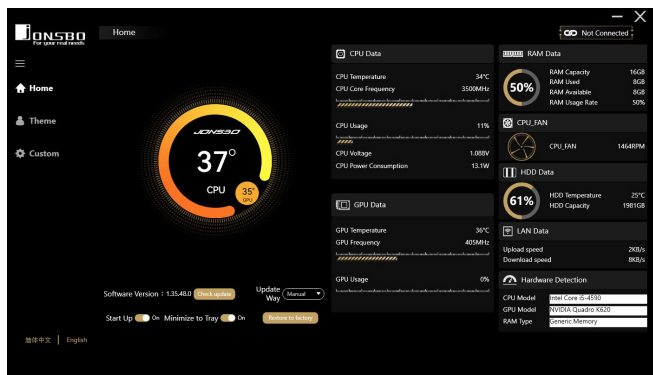

Software download address: <https://www.jonsbo.com/en/products/TF2-360SC.html>

Software Version : 1.35.48.0 Software update button

Update Way Manual update/automatic update

Start Up On Open by default, Software runs automatically in the background
* After choosing to close, you need to start the software yourself