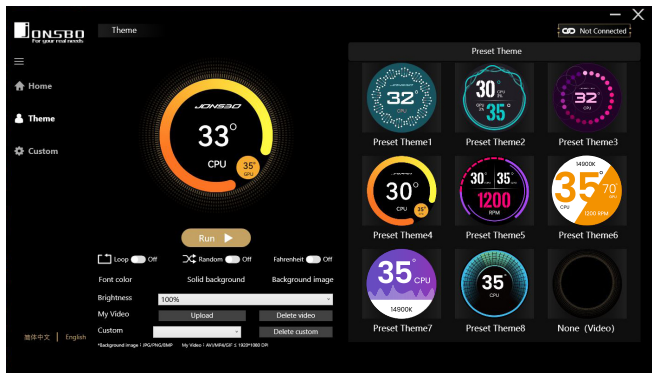

Reset

Display screen connection status

简体中文 | English Language switch

Theme

Screen content preview window

Run ▶

After selecting the preset theme on the right, click Run

Random Off

When turned on, the default theme will be played randomly

Loop Off

When turned on, the default theme will be played in a loop

Fahrenheit On

Switch between Celsius/Fahrenheit

Font color

Change the font color of default theme content

Solid background

Change the background color of default theme content

Background image

Change the background image of the default theme content

Theme

Brightness Adjust screen display brightness

My Video Upload local video